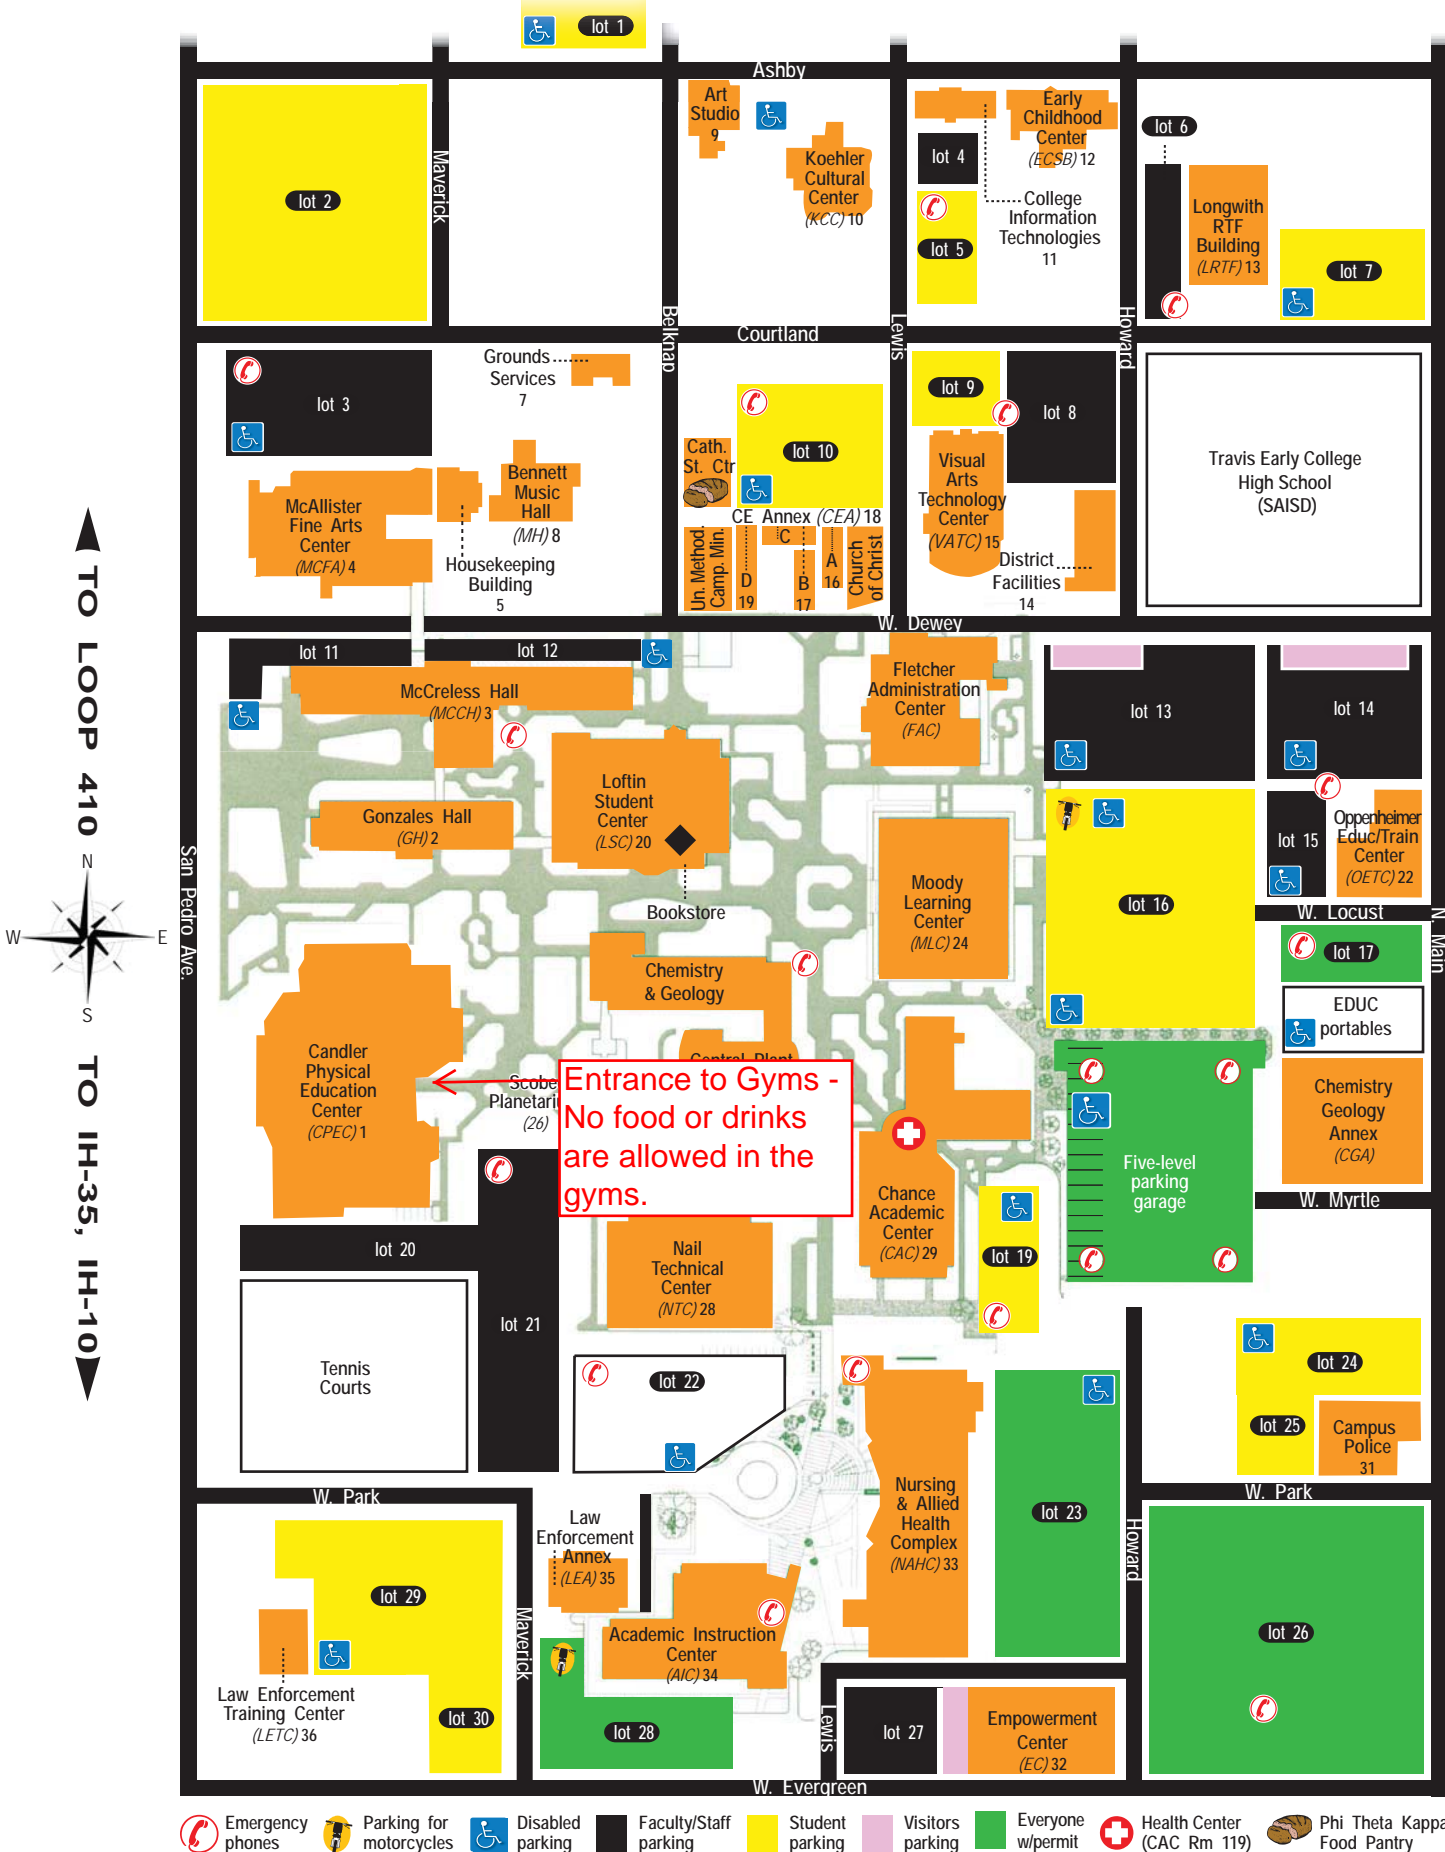

# Campus Map

\*Students can find some extra parking off campus on Dewey (east of the campus), West Myrtle, south of Evergreen by Main St., and also behind some businesses on Main St.

- Emergency phones
- Parking for motorcycles
- Disabled parking
- Faculty/Staff parking
- Student parking
- Visitors parking
- Everyone w/permit
- Health Center (CAC Rm 119)
- Phi Theta Kappa Food Pantry